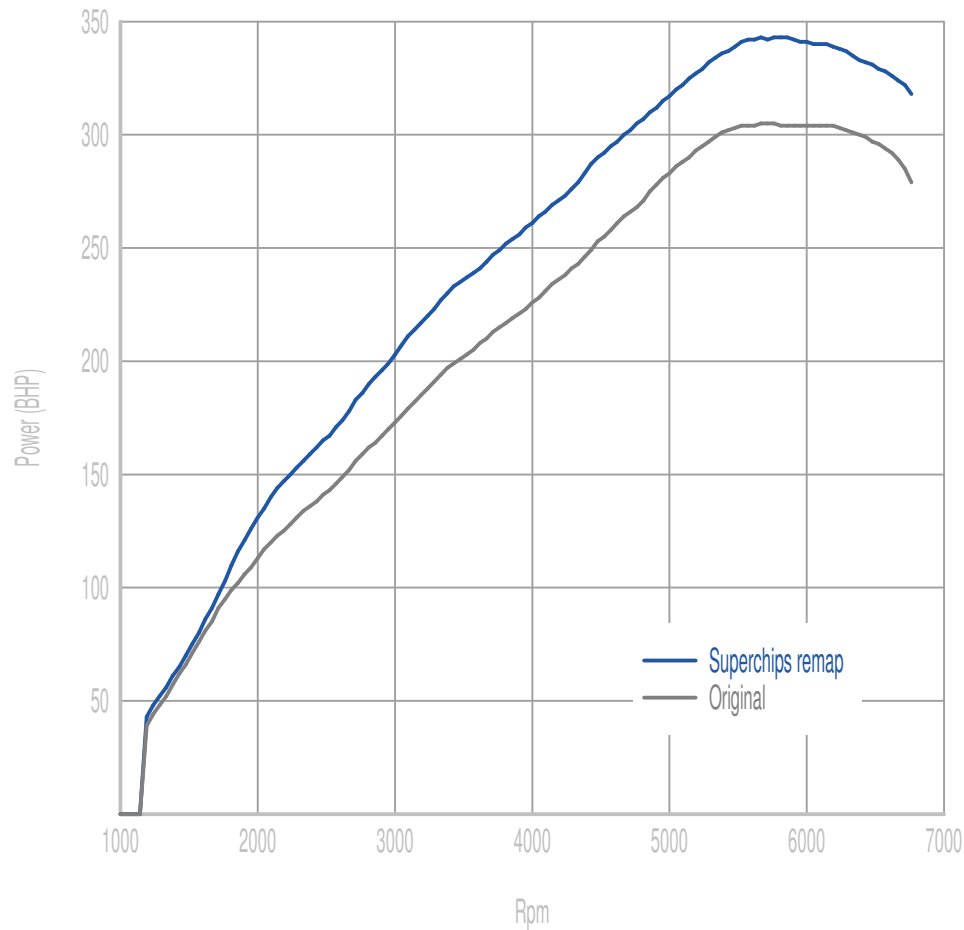

**Power**

**39 BHP increase @ 5785 Rpm**

Superchips remap Max 343 BHP @ 5833 Rpm

Original Max 305 BHP @ 5738 Rpm

**Torque**

**74 Nm increase @ 3060 Rpm**

Superchips remap Max 490 Nm @ 3060 Rpm

Original Max 419 Nm @ 3347 Rpm